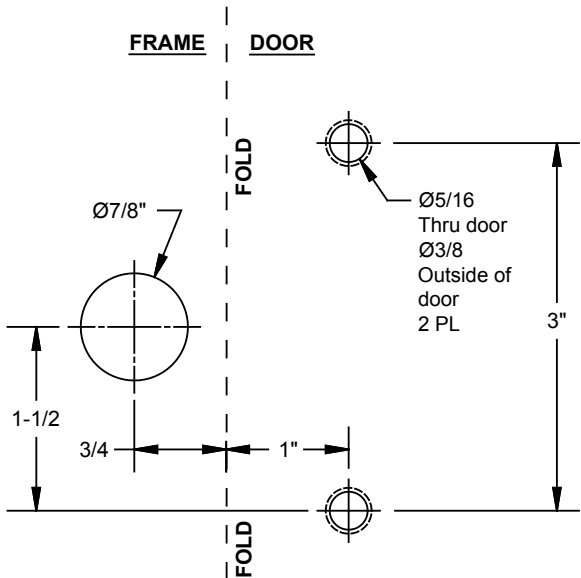

Technical Information

- Door Types - Hollow Metal, Fiberglass or Aluminum
- Door Thickness - Fits standard 1-3/4" - 2-1/4" (for other door thicknesses contact factory)
- Machine Screws with Sex Nut fasteners (Std.)

Finishes

- Available in Steel Gray (GRY) - standard Steel
- Available in Painted Black (BLK)

Dimensions

Listings and Approvals

Meets NFPA 80 & 101 for Life Safety

ANSI/BHMA Certified

Detex Limited Warranty

10 Year Limited Manufacturers Warranty