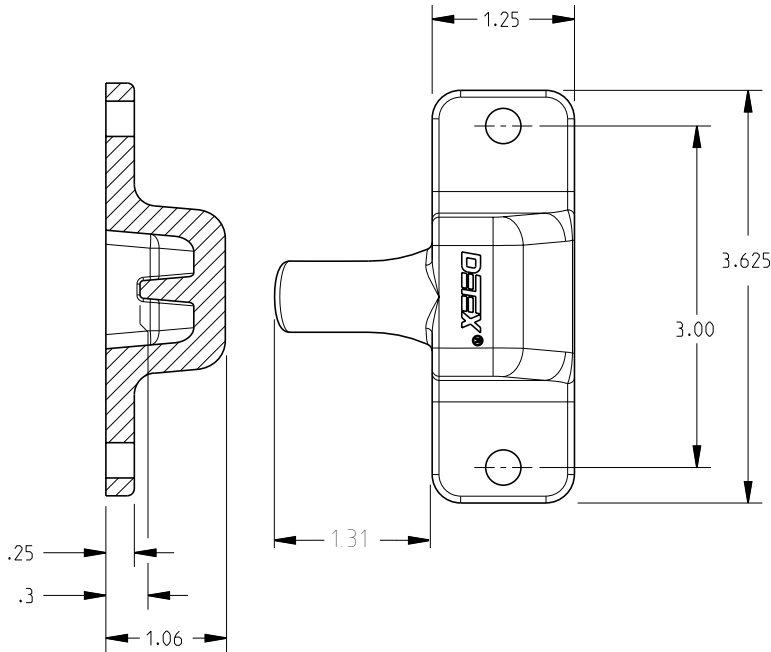

Technical Information

- Door Types - Hollow Metal, Fiberglass or Aluminum
- Door Thickness - Fits standard 1-3/4" - 2-1/4" (for other door thicknesses contact factory)
- Machine Screws with Sex Nut fasteners (Std.)

Finishes

- Available in Steel Gray (GRY) - standard Steel
- Available in Painted Black (BLK)

Dimensions

Listings and Approvals

Meets NFPA 80 & 101 for Life Safety

ANSI/BHMA Certified

Detex Limited Warranty

10 Year Limited Manufacturers Warranty